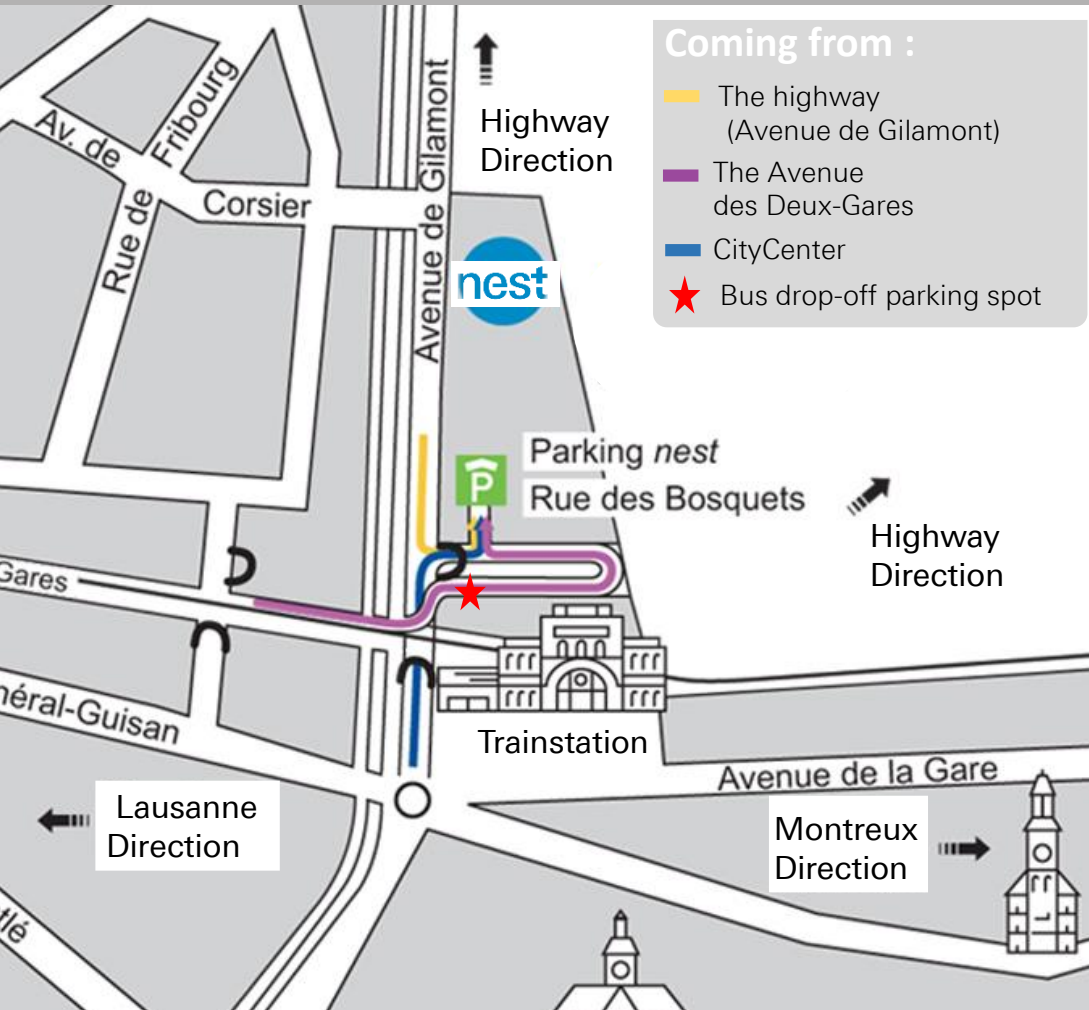

Welcome at nest

Parking access

The nest parking is located on the low level of the Rue des Bosquets

Bus drop-off parking spot

The bus drop-off parking spot is located on the upper level of the Rue des Bosquets (same as nest)